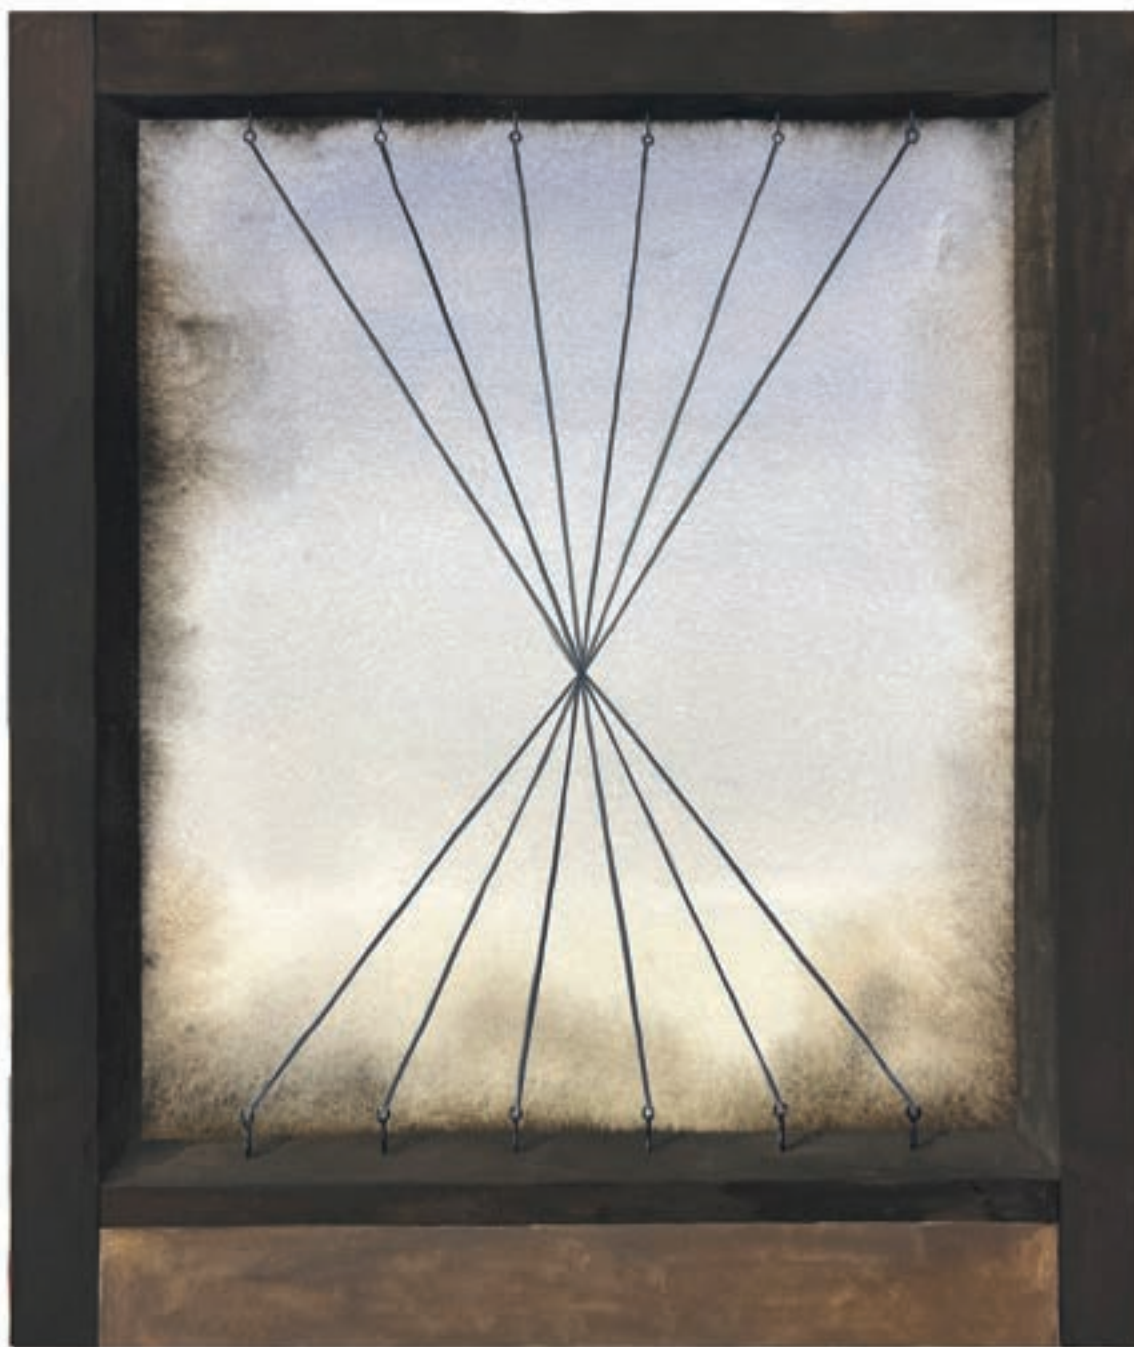

TURLEY GALLERY

Evan Halter, *Threshold (Diamond) Study*, 2018  
Graphite on paper, 10 x 8.5 inches (25.4 x 21.59 cm)  
\$850

TURLEY GALLERY

Evan Halter, *Threshold (Diamond)*, 2018  
Oil on wood panel, 20 x 16 inches (50.8 x 40.64 cm)  
\$3,500

Turley Gallery — [info@turley.gallery](mailto:info@turley.gallery)

TURLEY GALLERY

Evan Halter, *Threshold (Twist) Study*, 2017  
Watercolor and gouache on paper, 10 x 8.5 inches (25.4 x 21.59 cm)  
\$850