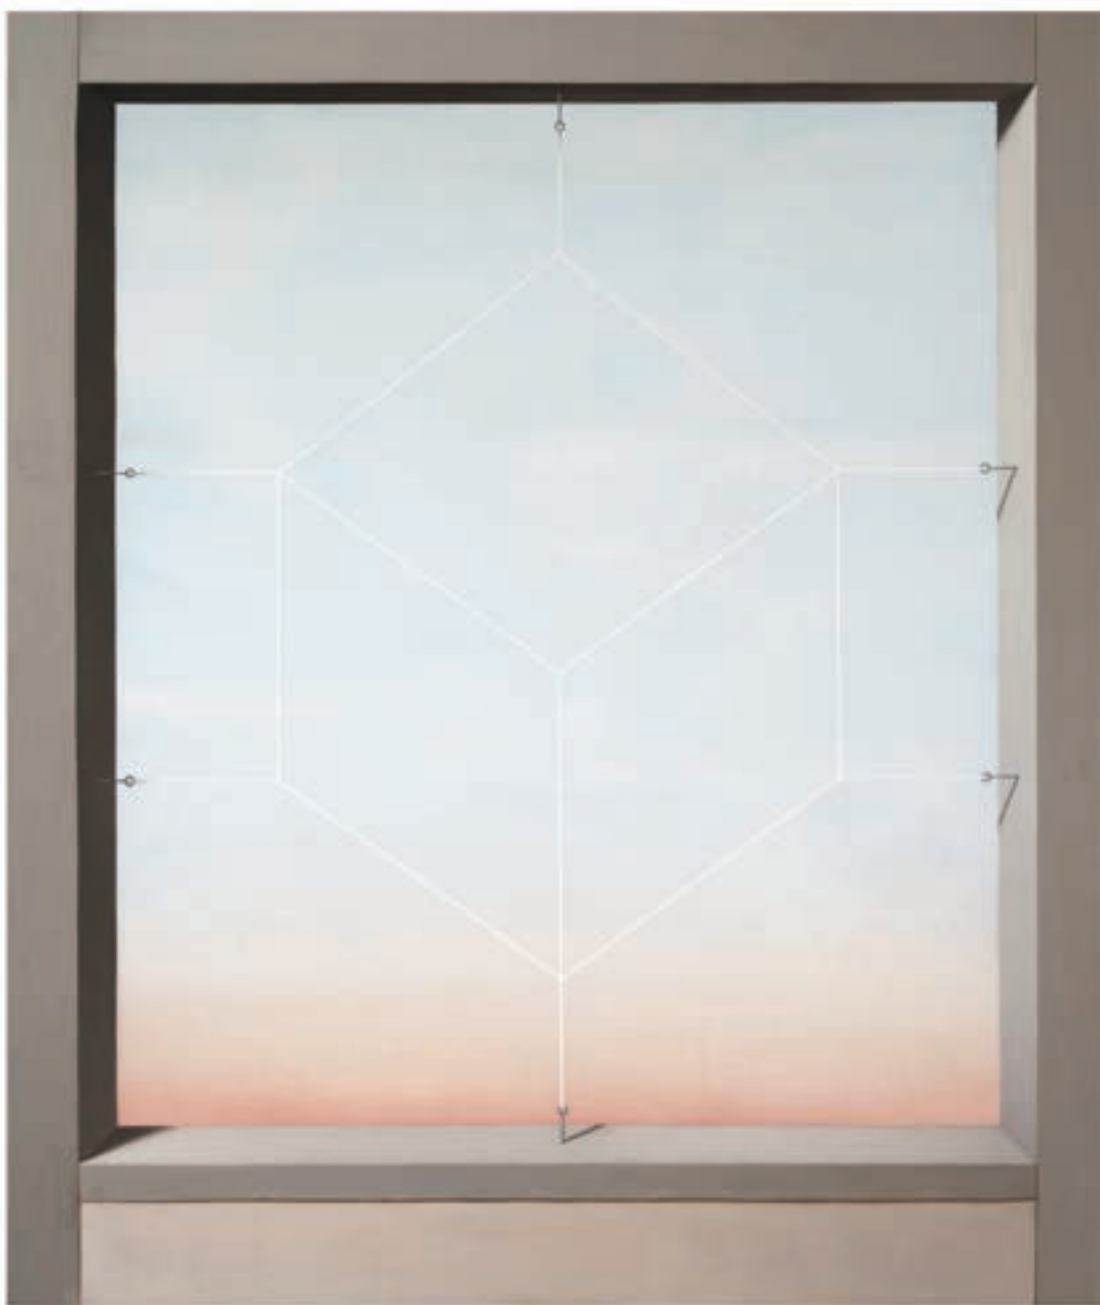

Evan Halter, *Threshold (Diamond) Study*, 2017
Graphite on paper, 10 x 8.5 inches (25.4 x 21.59 cm)
$850

TURLEY GALLERY

Turley Gallery — info@turley.gallery